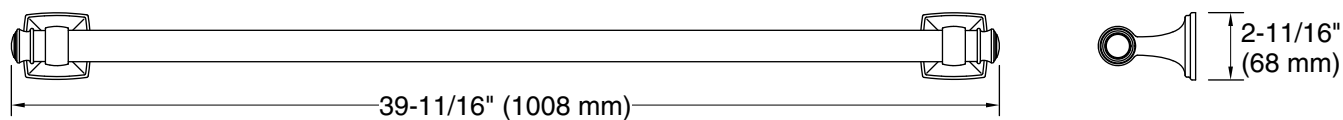

Technical Information

All product dimensions are nominal.

Installation Type: Wall-mount

Material: Zinc

Notes

Measure your actual product for roughing-in details.

WARNING: Risk of personal injury. The wall plates on the grab bar must be mounted to a brace between the wall studs. This will ensure that the weight of the user is adequately supported.