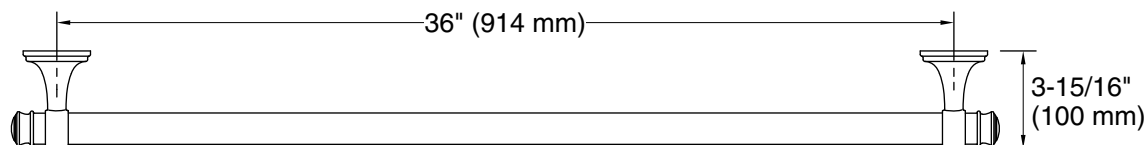

Technical Information

All product dimensions are nominal.

Installation Type: Wall-mount

Material: Zinc

Notes

Measure your actual product for roughing-in details.

WARNING: Risk of personal injury. The wall plates on the grab bar must be mounted to a brace between the wall studs. This will ensure that the weight of the user is adequately supported.